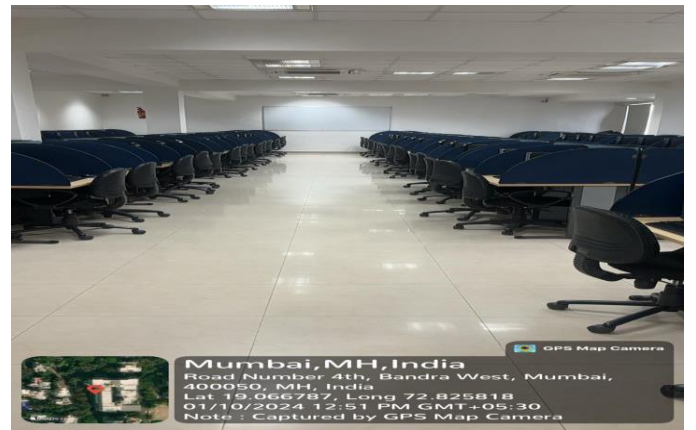

RIZVI EDUCATION SOCIETY'S

RIZVI LAW COLLEGE

New Rizvi Educational Complex, Off Carter Road, Bandra (West), Mumbai 400 050
Phone: 2600 2230, 2600 2222.

4.3.2: Student – Compute/ laptop ratio (Data for the latest completed academic year) (05)