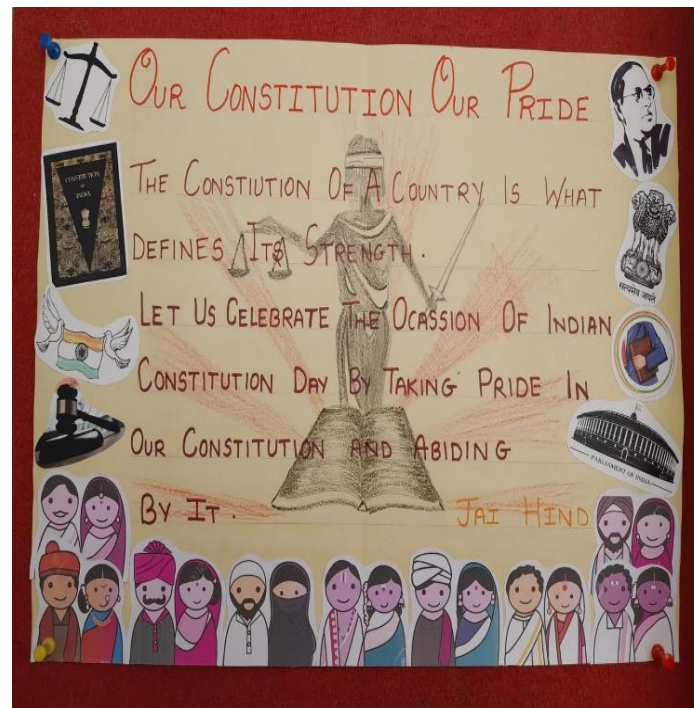

RIZVI EDUCATION SOCIETY'S
RIZVI LAW COLLEGE
New Rizvi Educational Complex, Off Carter Road,
Bandra (W.), Mumbai - 400 050.

Dr. Akhtar Hasan Rizvi
President

Adv. Rubina Akhtar Hasan Rizvi
Director

Celebrates
73rd CONSTITUTION DAY
Poster Making Competition (SYBLS)
Theme:
"Our Constitution, Our Pride"
26th November, 2022
DR. SAJAN G. PATIL
(PRINCIPAL)